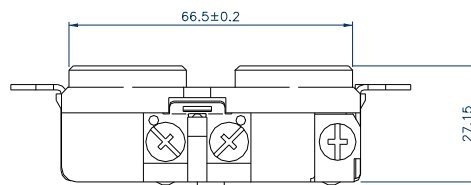

## E-07

STANDARD :UL498 5-15R  
RATING :15A125V AC  
APPROVALS :UL/CSA

Panel cut-out