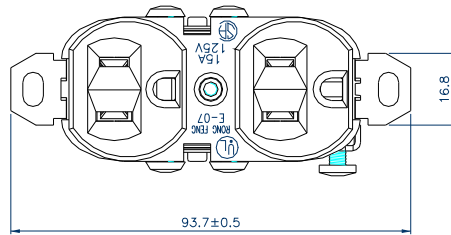

## E-07

STANDARD :UL498 5-15R  
RATING :15A125V AC  
APPROVALS :UL/CSA

Panel cut-out