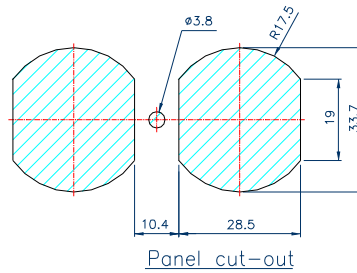

## E-07

STANDARD :UL498 5-15R  
RATING :15A125V AC  
APPROVALS :UL/CSA

Panel cut-out