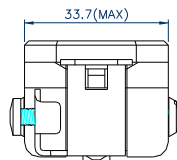

## E-07

STANDARD :UL498 5-15R  
RATING :15A125V AC  
APPROVALS :UL/CSA

Panel cut-out