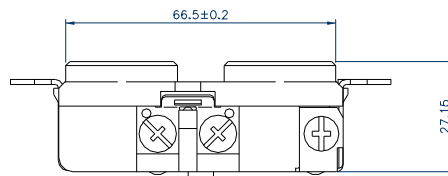

RECEPTACLES SYSTEM

E-09

STANDARD :UL498 5-20R
RATING :20A125V AC
APPROVALS :UL/CSA

Panel cut-out