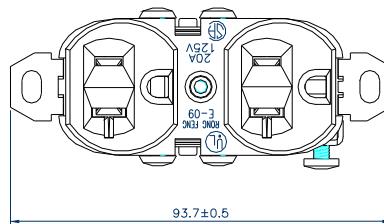

RECEPTACLES SYSTEM

E-09

STANDARD :UL498 5-20R
RATING :20A125V AC
APPROVALS :UL/CSA

Panel cut-out