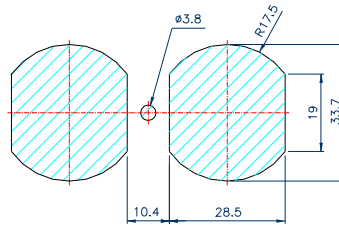

RECEPTACLES SYSTEM

E-09

STANDARD :UL498 5-20R
RATING :20A125V AC
APPROVALS :UL/CSA

Panel cut-out