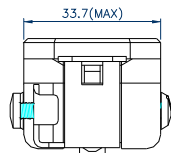

RECEPTACLES SYSTEM

E-09

STANDARD :UL498 5-20R
RATING :20A125V AC
APPROVALS :UL/CSA

Panel cut-out