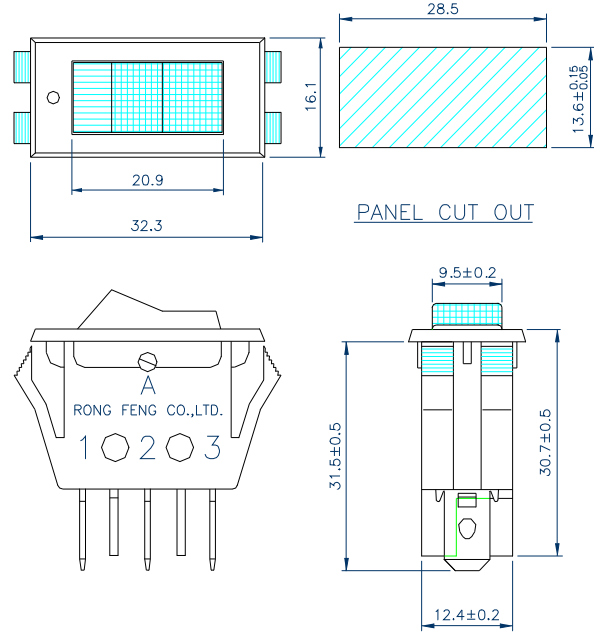

ROCKER SWITCH

RF-1001

STANDARD :UL 1054/IEC 65
 RATING :15A125V/10A250V AC
 APPROVALS:UL/CSA
 RATING :10(4)A250V AC T85

RF-1001 Oder Numbers