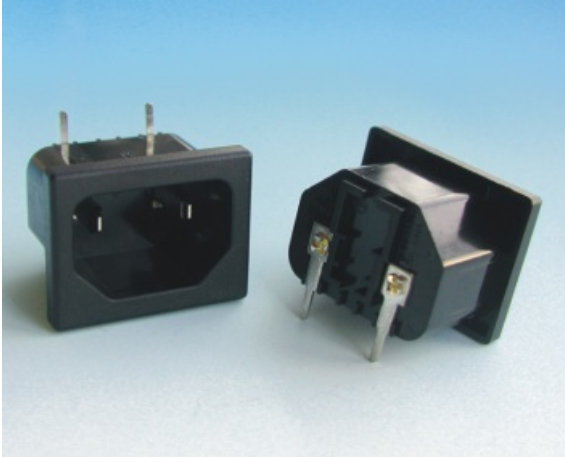

# AC SOCKET

## SS-120A

STANDARD: IEC 320 C14  
RATING: 15A/250V AC  
APPROVALS: UL/CSA  
RATING: 10A250V ~  
APPROVALS: TÜV