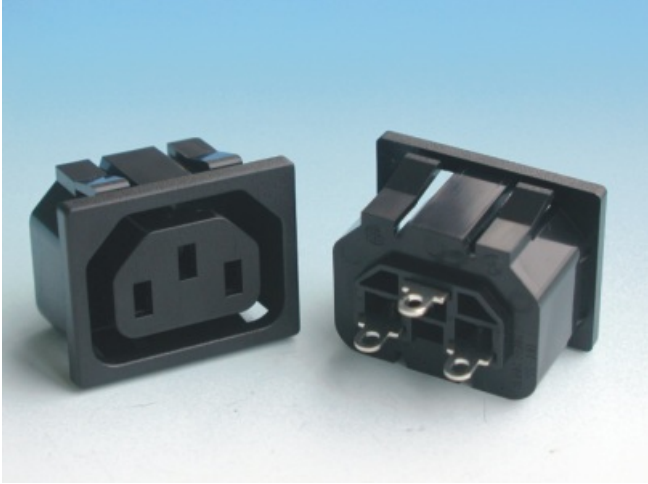

AC SOCKET

SS-130-PC-NEW

STANDARD : IEC 320 C14
 RATING : 15A250V AC
 APPROVALS : UL/CSA
 RATING : 15A250V AC
 APPROVALS : VDE/KEMA/SEV/SEMKO
 DEMKO/NEMKO/FIMKO