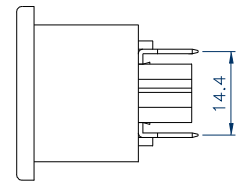

## SS-3A

STANDARD : IEC 320 C20  
 RATING : 16A250V AC/20A125V AC  
 APPROVALS : UL/CSA  
 RATING : 16A250V ~  
 APPROVALS : VDE/SEMKO

SS-3A-PBT-	6.3	
	4.8	
	4.0	

PANEL CUTOUT