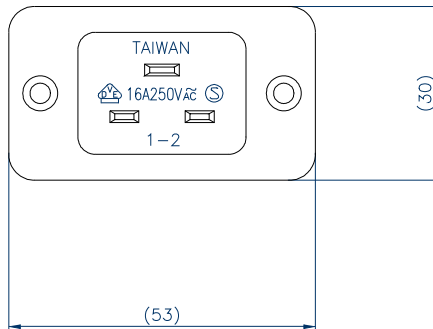

## SS-3A

STANDARD : IEC 320 C20  
 RATING : 16A250V AC/20A125V AC  
 APPROVALS : UL/CSA  
 RATING : 16A250V ~  
 APPROVALS : VDE/SEMKO

SS-3A-PBT-	6.3	
	4.8	
	4.0	

PANEL CUTOUT