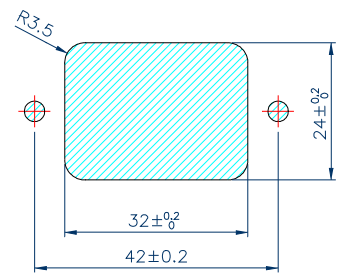

## SS-3A

STANDARD : IEC 320 C20  
 RATING : 16A250V AC/20A125V AC  
 APPROVALS : UL/CSA  
 RATING : 16A250V ~  
 APPROVALS : VDE/SEMKO

SS-3A-PBT-	6.3	
	4.8	
	4.0	

PANEL CUTOUT