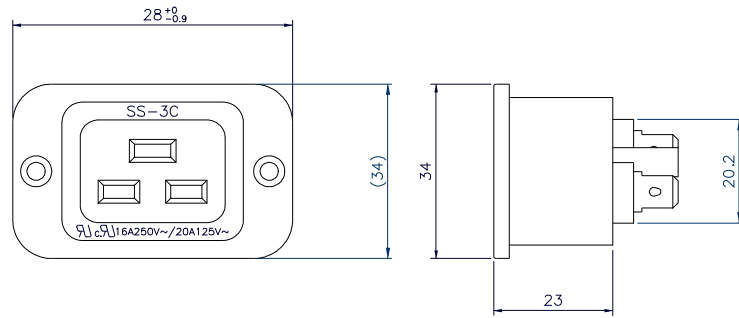

AC SOCKET

SS-3C

STANDARD : IEC 320 C19
 RATING : 16A250V AC / 20A125V AC
 APPROVALS : UL/cUL

RATING : 16A250V ~
 APPROVALS : VDE/SEMKO

SS-3C	6.3	
	4.8	
	4.0	

PANEL CUTOUT