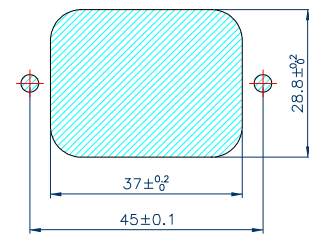

AC SOCKET

SS-3C

STANDARD : IEC 320 C19
 RATING : 16A250V AC / 20A125V AC
 APPROVALS : UL/cUL

RATING : 16A250V ~
 APPROVALS : VDE/SEMKO

SS-3C	6.3	
	4.8	
	4.0	

PANEL CUTOUT