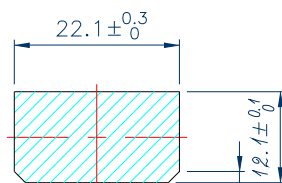

## SS-6C

STANDARD :UL498 1-15R

RATING :15A125V AC

APPROVALS :UL/CSA

PANEL CUTOUT