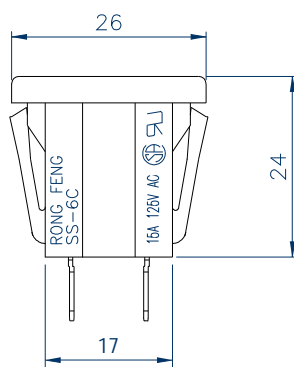

## SS-6C

STANDARD :UL498 1-15R

RATING :15A125V AC

APPROVALS :UL/CSA

PANEL CUTOUT