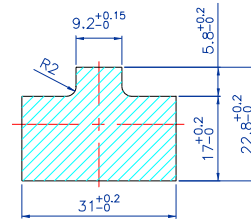

## SS-6F

RATING: 10A 125V AC  
15A 125V AC

PANEL CUTOUT DIMENSION TABLE  
PANEL THICKNESS 0.8~2.0 mm