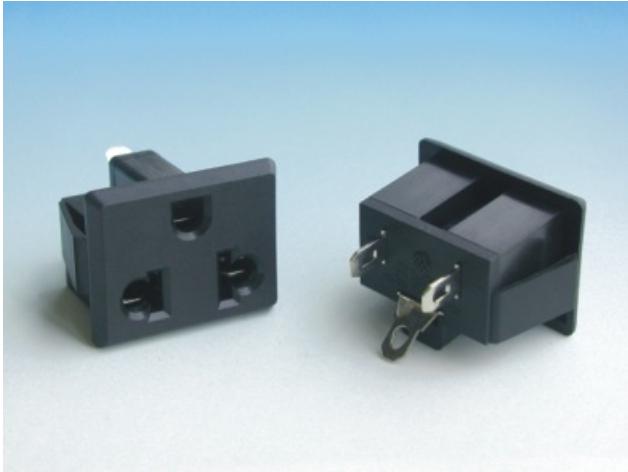

## SS-6F

RATING: 10A 125V AC  
15A 125V AC

PANEL CUTOUT DIMENSION TABLE  
PANEL THICKNESS 0.8~2.0 mm