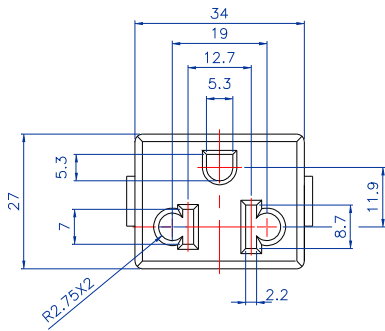

## SS-6F

RATING: 10A 125V AC  
15A 125V AC

PANEL CUTOUT DIMENSION TABLE  
PANEL THICKNESS 0.8~2.0 mm