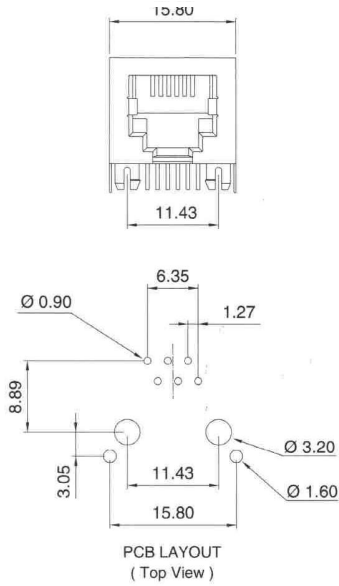

9632-S6 Series

**AJ-022SH-6**  
(Flot Contacts)

**AJ-032SH-6**  
(Round Contacts)

9632S Series

**AJ-022SH-8**  
(Flot Contacts)

**AJ-032SH-8**  
(Round Contacts)

9742 Series

**AJ-042**