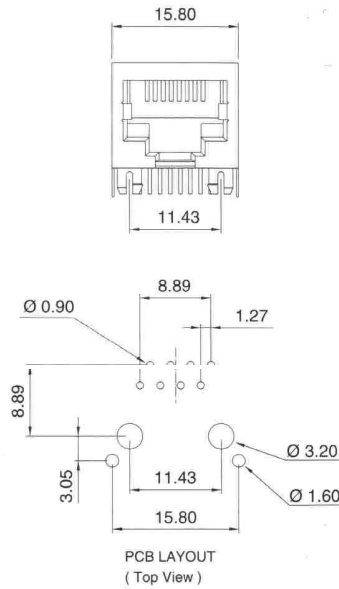

9632-S6 Series

**AJ-022SH-6**  
(Flot Contacts)

**AJ-032SH-6**  
(Round Contacts)

9632S Series

**AJ-022SH-8**  
(Flot Contacts)

**AJ-032SH-8**  
(Round Contacts)

9742 Series

**AJ-042**