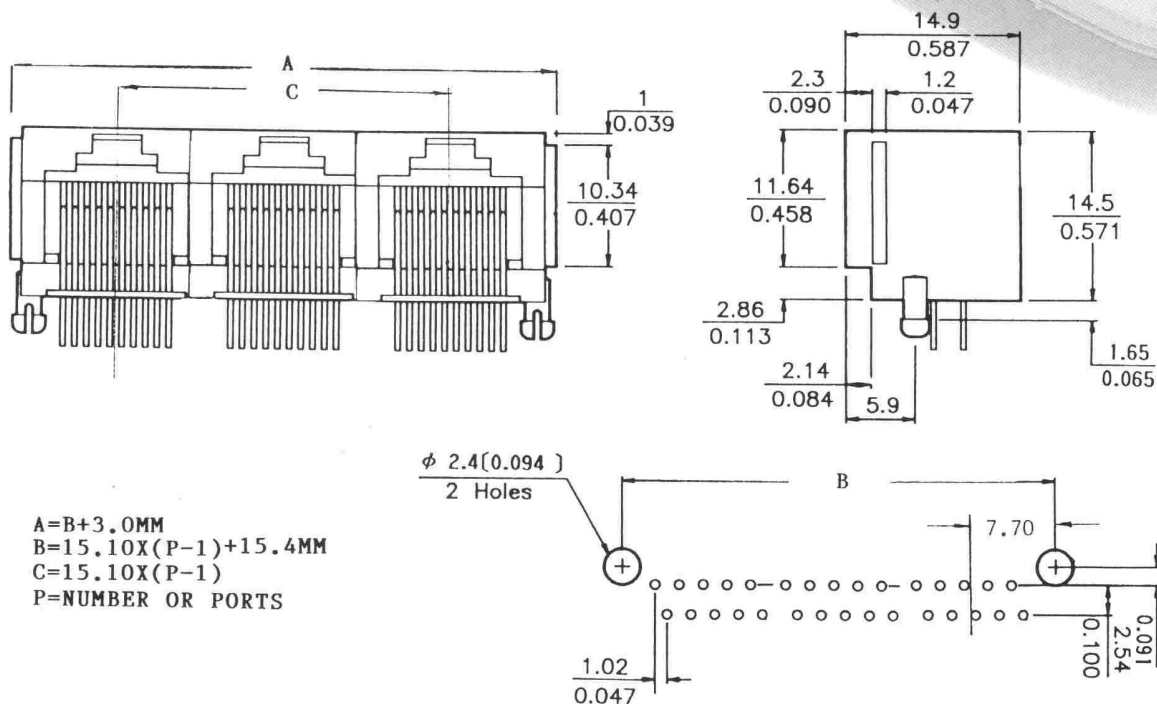

VERY LOW PROFILE GANG JACK 10 PIOC, ATTACHABLE FROM 2 PORTS UP.

9691 SERIES (AJ-50 SERIES)

VERY LOW PROFILE GANG JACK 6P6C/8P8C, ATTACHABLE FROM 2 PORTS UP.

9669 SERIES (AJ-60 SERIES)

ORDERING NUMBER FORMULA

MATERIAL

Housing: Glass Filled Polyester UL94V-0
 Standard Colour: Black

Contact: 0.46 Diameter Phosphor Bronze
 Gold Plating Over Nickel