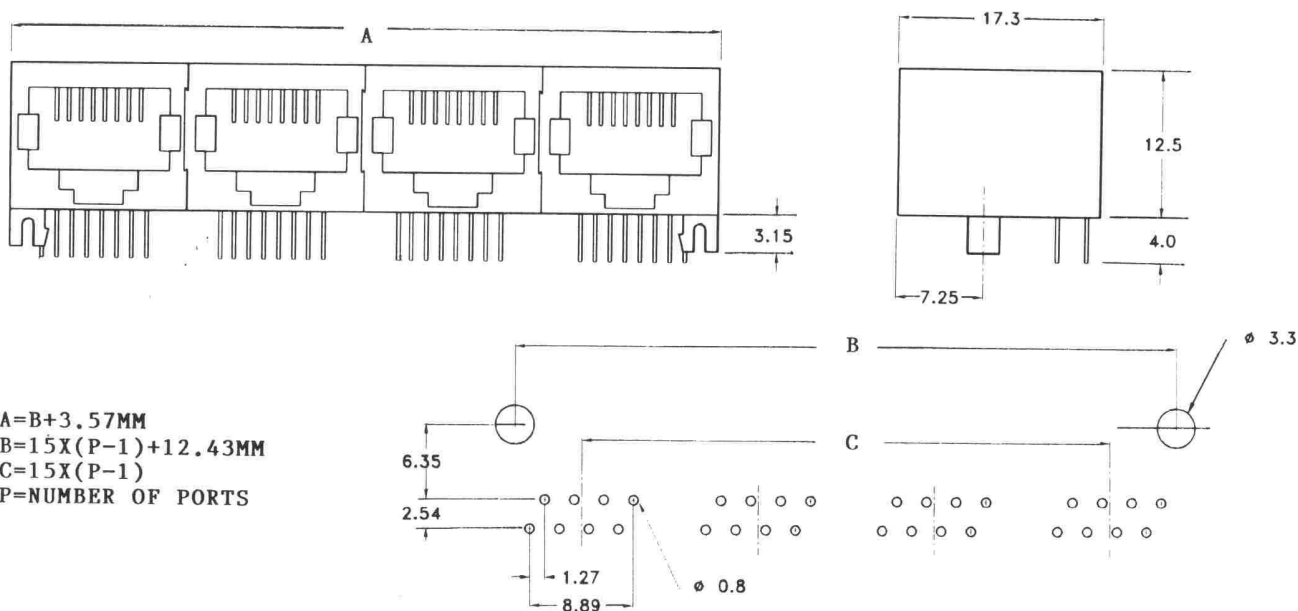

VERY LOW PROFILE GANG JACK 10 PIOC, ATTACHABLE FROM 2 PORTS UP.

9691 SERIES (AJ-50 SERIES)

VERY LOW PROFILE GANG JACK 6P6C/8P8C, ATTACHABLE FROM 2 PORTS UP.

9669 SERIES (AJ-60 SERIES)

ORDERING NUMBER FORMULA

MATERIAL

Housing: Glass Filled Polyester UL94V-0
 Standard Colour: Black

Contact: 0.46 Diameter Phosphor Bronze
 Gold Plating Over Nickel