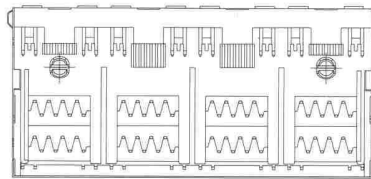

9795 Series

AJ-091

PC Layout
(Top View)

	2x1 Port	2x2 Port	2x4 Port	2x6 Port
Dimension "A"	16.61	32.26	63.65	95.15
Dimension "B"	12.70	28.45	59.95	91.45
Dimension "C"	16.25	32.00	63.50	95.00

9795 Series

AJ-095

PC Layout
(Top View)

	2x1 Port	2x4 Port
Dimension "A"	17.00	59.91
Dimension "B"	11.43	48.78
Dimension "C"	28.30	65.65