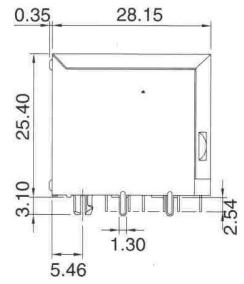

9795 Series

AJ-091

PC Layout
(Top View)

	2x1 Port	2x2 Port	2x4 Port	2x6 Port
Dimension "A"	16.61	32.26	63.65	95.15
Dimension "B"	12.70	28.45	59.95	91.45
Dimension "C"	16.25	32.00	63.50	95.00

9795 Series

AJ-095

PC Layout
(Top View)

	2x1 Port	2x4 Port
Dimension "A"	17.00	59.91
Dimension "B"	11.43	48.78
Dimension "C"	28.30	65.65