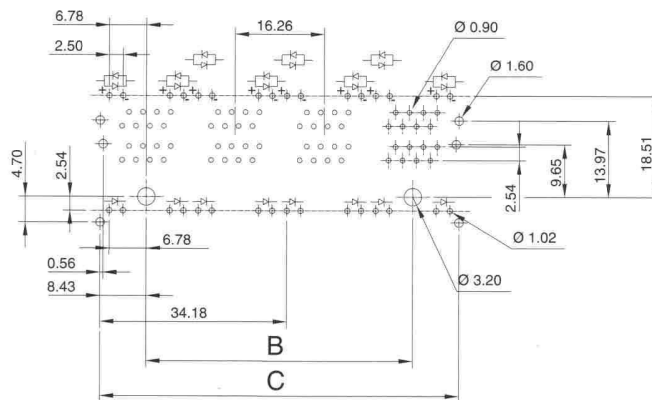

9795 Series

AJ-091

PC Layout
(Top View)

	2x1 Port	2x2 Port	2x4 Port	2x6 Port
Dimension "A"	16.61	32.26	63.65	95.15
Dimension "B"	12.70	28.45	59.95	91.45
Dimension "C"	16.25	32.00	63.50	95.00

9795 Series

AJ-095

PC Layout
(Top View)

	2x1 Port	2x4 Port
Dimension "A"	17.00	59.91
Dimension "B"	11.43	48.78
Dimension "C"	28.30	65.65