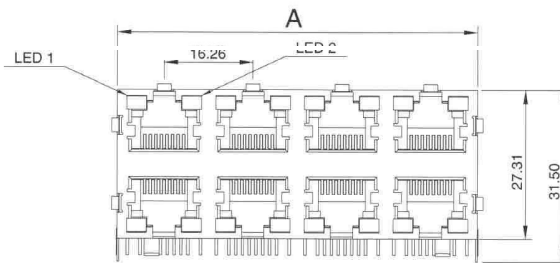

9795 Series

AJ-091

PC Layout
(Top View)

	2x1 Port	2x2 Port	2x4 Port	2x6 Port
Dimension "A"	16.61	32.26	63.65	95.15
Dimension "B"	12.70	28.45	59.95	91.45
Dimension "C"	16.25	32.00	63.50	95.00

9795 Series

AJ-095

PC Layout
(Top View)

	2x1 Port	2x4 Port
Dimension "A"	17.00	59.91
Dimension "B"	11.43	48.78
Dimension "C"	28.30	65.65