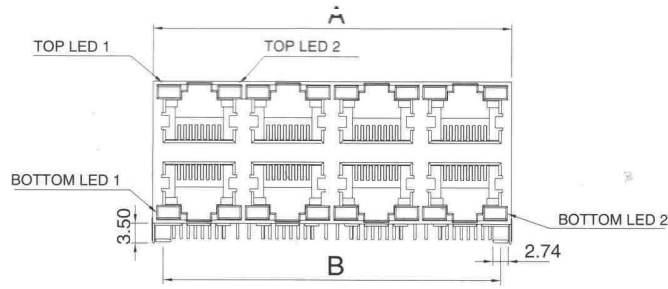

9795 Series

AJ-091

PC Layout
(Top View)

	2x1 Port	2x2 Port	2x4 Port	2x6 Port
Dimension "A"	16.61	32.26	63.65	95.15
Dimension "B"	12.70	28.45	59.95	91.45
Dimension "C"	16.25	32.00	63.50	95.00

9795 Series

AJ-095

PC Layout
(Top View)

	2x1 Port	2x4 Port
Dimension "A"	17.00	59.91
Dimension "B"	11.43	48.78
Dimension "C"	28.30	65.65