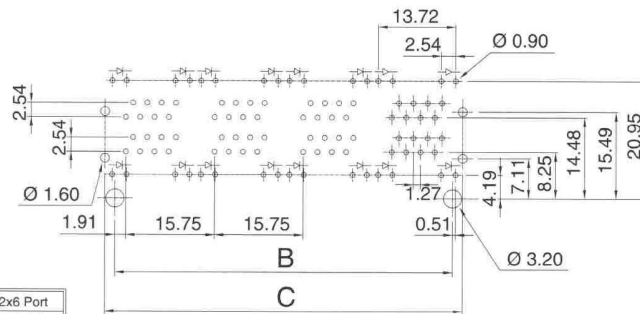

9795 Series

AJ-091

PC Layout
(Top View)

	2x1 Port	2x2 Port	2x4 Port	2x6 Port
Dimension "A"	16.61	32.26	63.65	95.15
Dimension "B"	12.70	28.45	59.95	91.45
Dimension "C"	16.25	32.00	63.50	95.00

9795 Series

AJ-095

PC Layout
(Top View)

	2x1 Port	2x4 Port
Dimension "A"	17.00	59.91
Dimension "B"	11.43	48.78
Dimension "C"	28.30	65.65