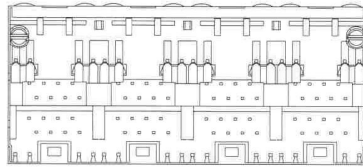

9795 Series

AJ-091

PC Layout
(Top View)

	2x1 Port	2x2 Port	2x4 Port	2x6 Port
Dimension "A"	16.61	32.26	63.65	95.15
Dimension "B"	12.70	28.45	59.95	91.45
Dimension "C"	16.25	32.00	63.50	95.00

9795 Series

AJ-095

PC Layout
(Top View)

	2x1 Port	2x4 Port
Dimension "A"	17.00	59.91
Dimension "B"	11.43	48.78
Dimension "C"	28.30	65.65