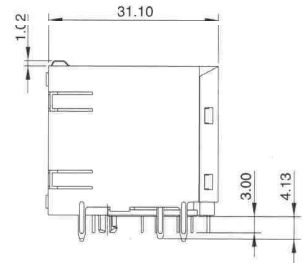

9795 Series

AJ-091

PC Layout
(Top View)

	2x1 Port	2x2 Port	2x4 Port	2x6 Port
Dimension "A"	16.61	32.26	63.65	95.15
Dimension "B"	12.70	28.45	59.95	91.45
Dimension "C"	16.25	32.00	63.50	95.00

9795 Series

AJ-095

PC Layout
(Top View)

	2x1 Port	2x4 Port
Dimension "A"	17.00	59.91
Dimension "B"	11.43	48.78
Dimension "C"	28.30	65.65